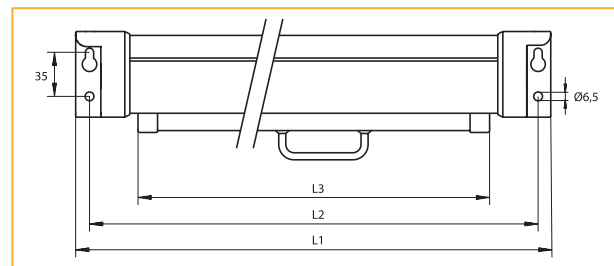

Accessories (see pages 72-73)

For mounting

- ▶ Ceiling brackets
10800002 white, length max. 100 cm.
10800005 black, length max. 100 cm.

For operation

- ▶ If the projection screen is mounted at heights greater than 2.5 metres, a pull rod can be a handy aid in the rolling of a projection screen.
10800021 length 125 cm

▲ Most compact hand-operated projection screen with spring mechanism, equipped with an extra high black border at the top for optimal viewing height.

Technical characteristics

- ▶ Projecta products satisfy the strictest quality and safety requirements in Europe and are CE approved.
- ▶ Projecta ensures that the quality of its products are monitored by the TÜV/GS programme.
- ▶ Case (68x68mm) of steel with galvanised inner side and dark grey (RAL 7021) or white (RAL 9016) powder coated outer side.
- ▶ Simple pull-out system locks at every 11,5 cm.
- ▶ Matte White S: double-sided laminated vinyl on a woven fiberglass support with black backing; gain 1.0 and viewing angle 50° L/R.
- ▶ Besides a black border of 5 cm all around, Video (4:3) and HDTV (16:9) formats also have an extra high, black border.
- ▶ Projection screen fabric(s) satisfies the requirements for fire safety for building materials and building components.

Aspect ratio	Screen size hxw cm	Viewing size hxw cm	Nominal diagonal cm inches	Case			Net weight in kg	White case Matte White S prod.code	Black case Matte White S prod.code	Max. screen fabric height in cm	Extra border in cm
				L1 mm	L2 mm	L3 mm					
4:3	123x160	110x146	183 72	1718	1696	1620	7	10201007	10201001	182	62
	138x180	126x168	213 84	1918	1896	1820	8	10201008	10201002	182	46
	153x200	143x190	254 100	2138	2116	2040	9	10201009	10201003	182	29
16:9	90x160	82x146	165 65	1718	1696	1620	7	10201010	10201004	182	90
	102x180	95x168	208 82	1918	1896	1820	8	10201011	10201005	182	77
	117x200	107x190	234 92	2138	2116	2040	9	10201012	10201006	182	65