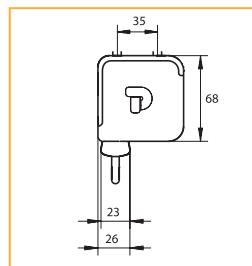

Accessories (see pages 72-73)

For mounting

- ▶ Ceiling brackets
10800002 white, length max. 100 cm.
10800005 black, length max. 100 cm.

For operation

- ▶ If the projection screen is mounted at heights greater than 2.5 metres, a pull rod can be a handy aid in the rolling of a projection screen.
10800021 length 125 cm

▲ Most compact hand-operated projection screen with spring mechanism, equipped with an extra high black border at the top for optimal viewing height.

Technical characteristics

- ▶ Projecta products satisfy the strictest quality and safety requirements in Europe and are CE approved.
- ▶ Projecta ensures that the quality of its products are monitored by the TÜV/GS programme.
- ▶ Case (68x68mm) of steel with galvanised inner side and dark grey (RAL 7021) or white (RAL 9016) powder coated outer side.
- ▶ Simple pull-out system locks at every 11,5 cm.
- ▶ Matte White S: double-sided laminated vinyl on a woven fiberglass support with black backing; gain 1.0 and viewing angle 50° L/R.
- ▶ Besides a black border of 5 cm all around, Video (4:3) and HDTV (16:9) formats also have an extra high, black border.
- ▶ Projection screen fabric(s) satisfies the requirements for fire safety for building materials and building components.

Aspect ratio	Screen size hxw cm	Viewing size hxw cm	Nominal diagonal cm inches	Case			Net weight in kg	White case Matte White S prod.code	Black case Matte White S prod.code	Max. screen fabric height in cm	Extra border in cm
				L1 mm	L2 mm	L3 mm					
4:3	123x160	110x146	183 72	1718	1696	1620	7	10201007	10201001	182	62
	138x180	126x168	213 84	1918	1896	1820	8	10201008	10201002	182	46
	153x200	143x190	254 100	2138	2116	2040	9	10201009	10201003	182	29
16:9	90x160	82x146	165 65	1718	1696	1620	7	10201010	10201004	182	90
	102x180	95x168	208 82	1918	1896	1820	8	10201011	10201005	182	77
	117x200	107x190	234 92	2138	2116	2040	9	10201012	10201006	182	65